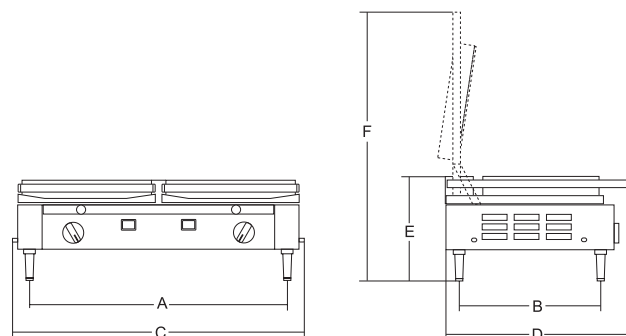

PD POWER RR-RR TIMER

PD POWER LR-LR TIMER

PD POWER RR-LR TIMER

Optionals

Protezioni coperchi superiori
Upper cover protections

Legenda modelli
Models key

				A	B	C	D	E	F			
	watt	3ph	mm	mm	mm	mm	mm	mm	mm	kg	mm	kg
PD Power	4.500	3ph	500x255	475	275	545	435	300	660	33	560x540x300	35